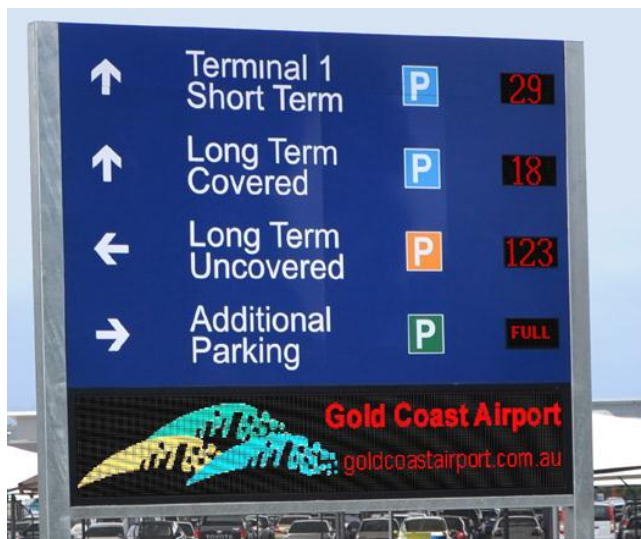

### Gold Coast Airport Parking Guidance Display

#### Brief:

Design, supply and install a car park guidance sign that is capable of displaying live parking availability and directional information for 4 separate parking stations.

#### Solution:

- Four red, outdoor, availability LED displays
- One 0.95m by 4.55m, RGB outdoor LED graphic advertising display
- Custom software interface to Sabar parking guidance system
- 3.85m x 4.55m custom designed sign, plus superstructure design, engineering and installation